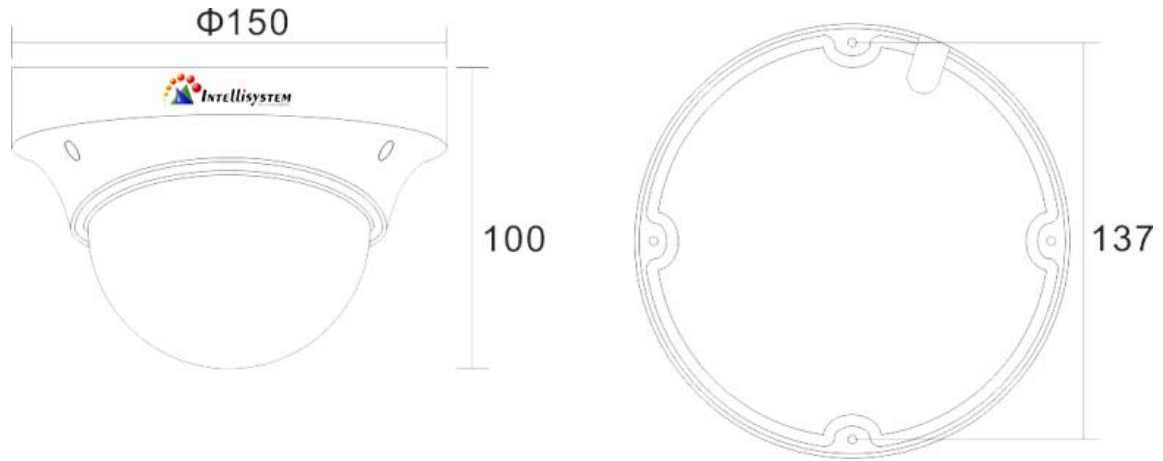

SPECIFICATIONS

Model	Model No.		IT-9657MIG-HD-5MP	IT-9657AIG-HD-5MP
		Type		5 Megapixel HD Network Ultra Starlight IR Vandal Proof Outdoor Dome Camera
Camera	Sensor		1/1.8" Scan CMOS	
	Resolution	Main Stream	2592*1944, 1-25(30)FPS; 2560*1920, 1-25(30)FPS; 1920*1080, 1-25(30)FPS	2048*1536, 1-25(30)FPS
		Sub Stream	704*576, 1-25(30)FPS; 640*480, 1-25(30)FPS	
	Min. Illumination		Color 0.005Lux@F1.2; B/W 0Lux@F1.2 (IR ON)	
	IR Range		IR 30M, 24pcs IR LED	
	S/N Ratio		≥52db	
	WDR		≥120db	
	Electronic Shutter		1~ 1/10000 sec.	
	Lens		3.6-10mm 6MP Manual Zoom Lens	3.6-10mm 6MP Motorized Focus
	Day & Night		IR Cut Optical Filter	
Audio/ Video Setting	Video Compression		H.265/ H.264/ M-JPEG, Support Multiple Code Stream	
	Code Stream		32Kbps-16Mbps, Support CBR/VBR	
	Video Adjustment		Brightness/ Contrast / Chroma/ Saturation/ Sharpness / GAMMA	
	Intelligent Features		Intelligent Code Stream, Video Mask, Out-of-focus Detection, Intelligent Switch Control	
	Image Flip		Horizontal, Vertical, Horizontal & Vertical	
	Motion Detection		Support	
	Privacy Mask		Support	
	3D DNR		High/Medium/Low	
Network	OSD Setting		Support Channel Name, Date Time, Code Stream Overlay	
	Interface		10/100 M Ethernet (RJ-45)	
	Protocol		TCP/IP, UDP, RTP, RTSP, RTCP, HTTP, DNS, DDNS, DHCP, FTP, NTP, PPPOE, SMTP, UPNP	
	ONVIF		Onvif 2.4	
	Access Control		Administer and Common User	
Interfaces	Web Browser		IE 6.0 and Above	
	Max. User Number		≤10	
	CVBS/BNC		Support	
	Audio I/O		Support	
	Alarm I/O		Support	
	RS485		Support	
	TF Card		Support	
General	Mobile Surveillance		Support	
	IP Grade		IP66	
	IK Grade		IK10	
	Working Conditions		-20°C ~ 60°C; 10% to 90%, (Non-Condensing)	
	Power Supply		POE /DC12V/AC24V ±10%	
	Dimensions (mm)		150(Φ)x100(H)mm	
Weight (with package)		980g		

DIMENSIONS (Unit : mm)

For Financial, Prison, Supermarket, Telecom, Government, School, Airport, Factory, Hotel and Other Indoor /Outdoor Places.